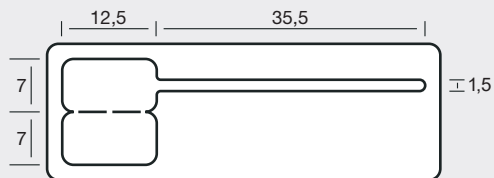

B = 1, BB = 80 mm

34 760IR

B = 1, BB = 80 mm

34 761/1IR

B = 1, BB = 90 mm

SERIE SMALL

44 859

B = 1, BB = 88 mm, T = 3/6"

34 865IR

B = 1, BB = 80 mm

44 868

B = 1, BB = 88 mm, T = 3/6"

44 868/1

B = 1, BB = 88 mm, T = 3/6"

34 1448R

B = 1, BB = 60 mm

44 1454

B = 1, BB = 88 mm, T = 4/6"

34 1644

B = 1, BB = 88 mm

34 1650

B = 1, BB = 88 mm

34 1649IR

B = 1, BB = 70 mm